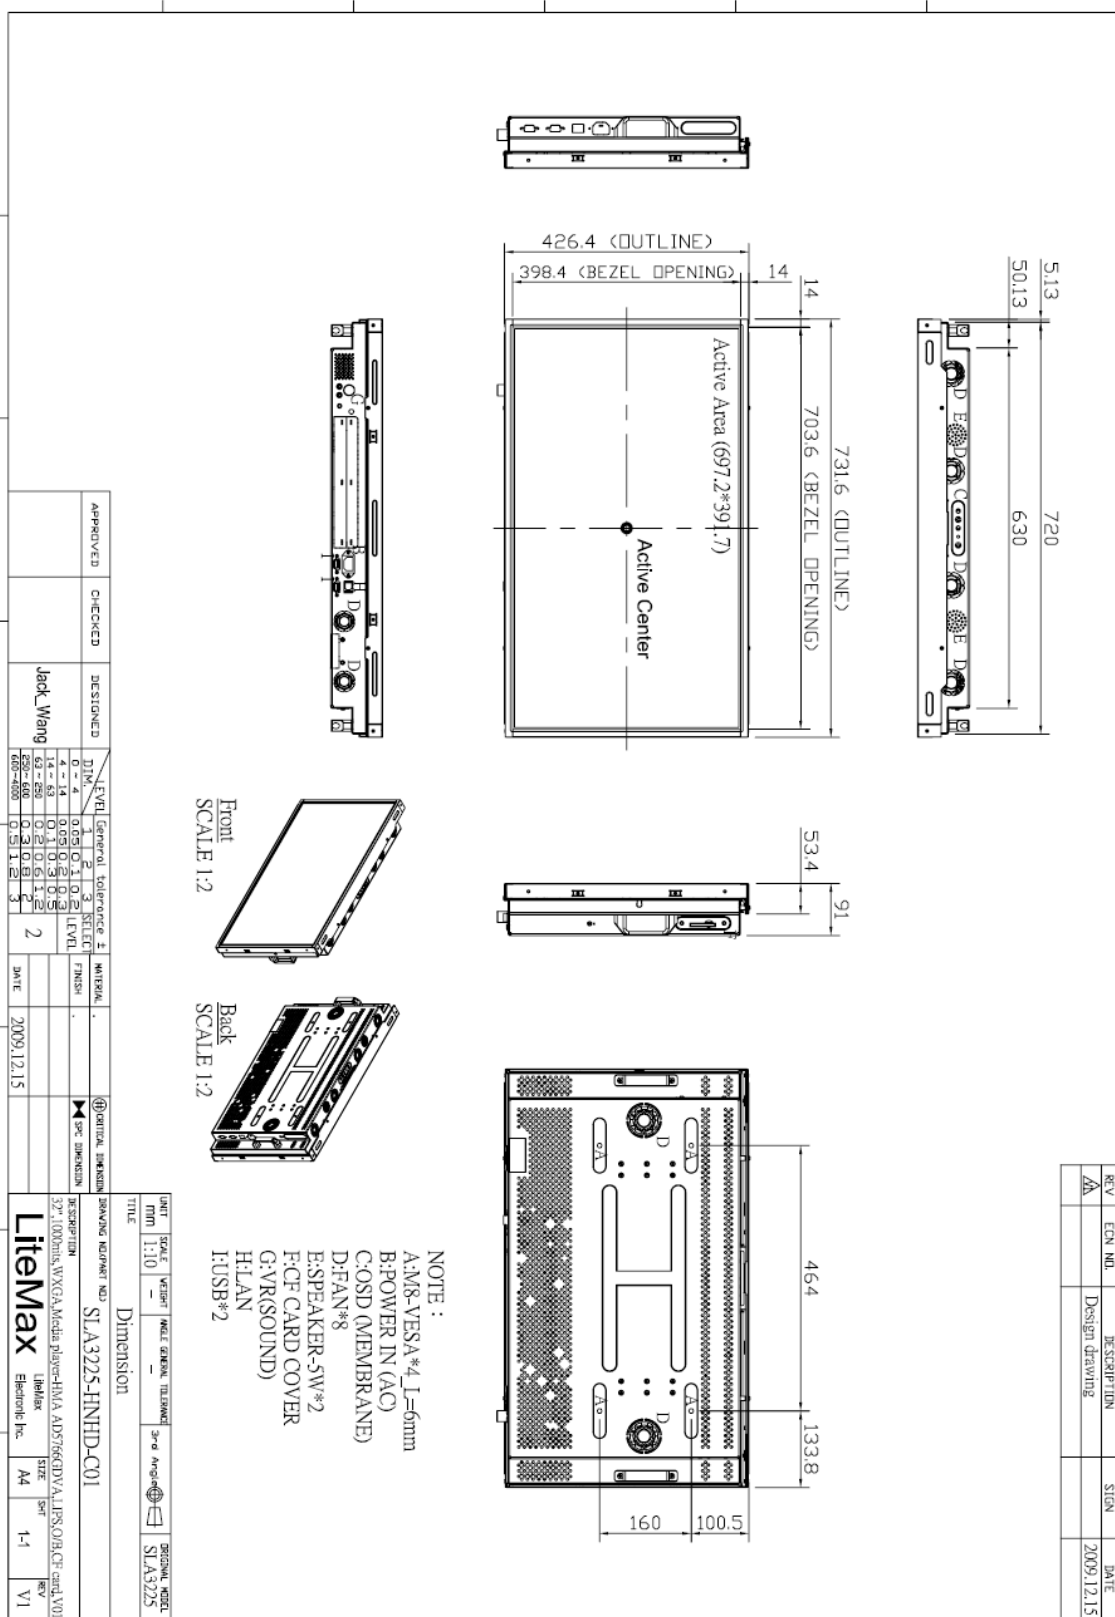

### Outline Dimensions

Unit:mm

All in One  
Digital Signage  
Solutions